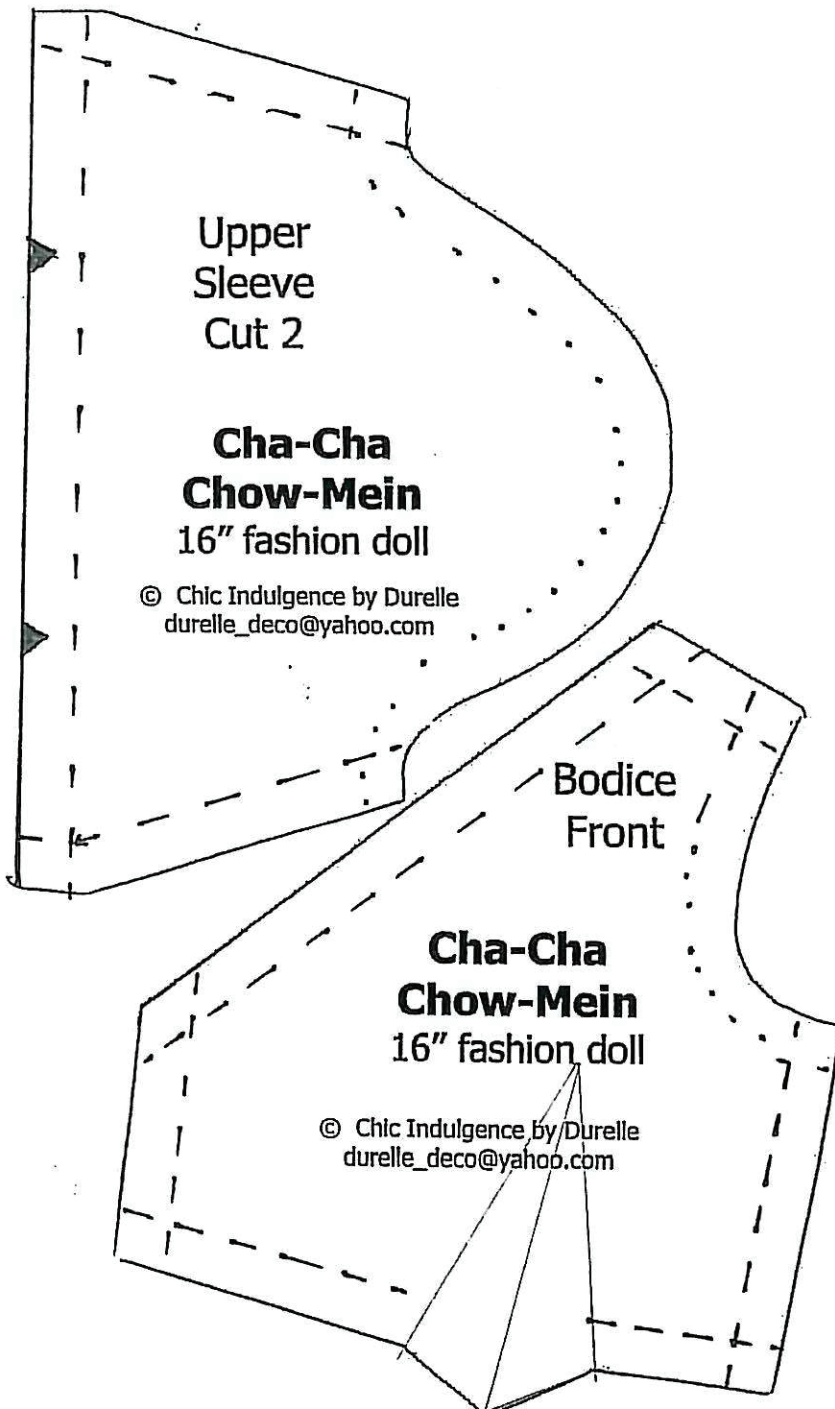

Cha-Cha-Chow-Mein

Durelle Brown

© Chic Indulgence by Durelle
durelle_deco@yahoo.com

Cha-Cha-Chow-Mein

Durelle Brown

© Chic Indulgence by Durelle
durelle_deco@yahoo.com

For the Skirt
cut 3 1/2" x 24"
rectangle